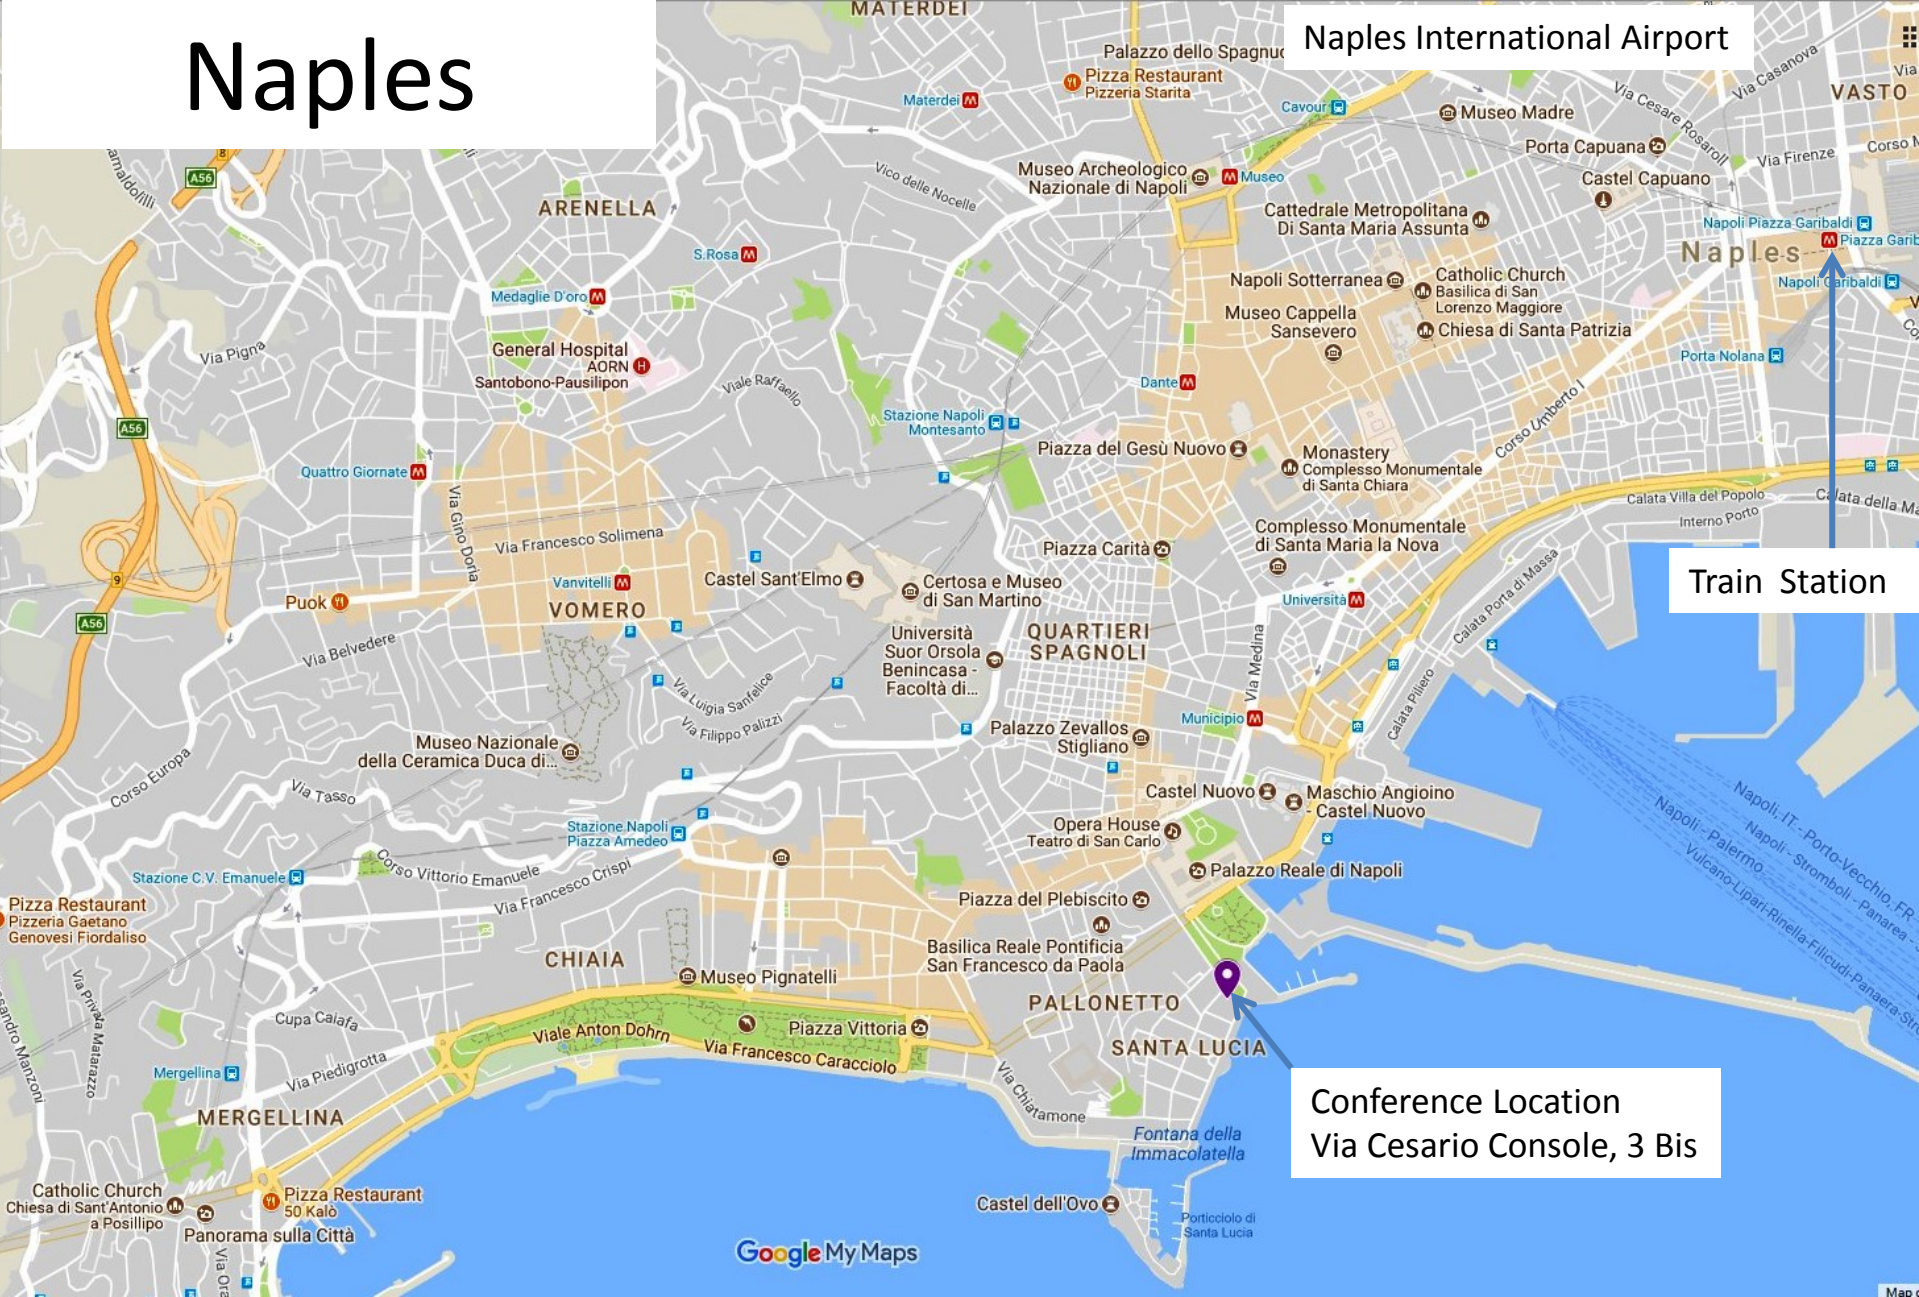

Naples

Naples International Airport

Train Station

Conference Location
Via Cesario Console, 3 Bis

Naples Santa Lucia Hotels and Restaurants

Grand Hotels: Vesuvio
Excelsior
Royal Continental
Santa Lucia

<https://www.vesuvio.it>
<https://www.eurostarshotels.it/eurostars-hotel-excelsior.html>
<http://www.royalgroup.it/royalcontinental/>
<https://www.santalucia.it>